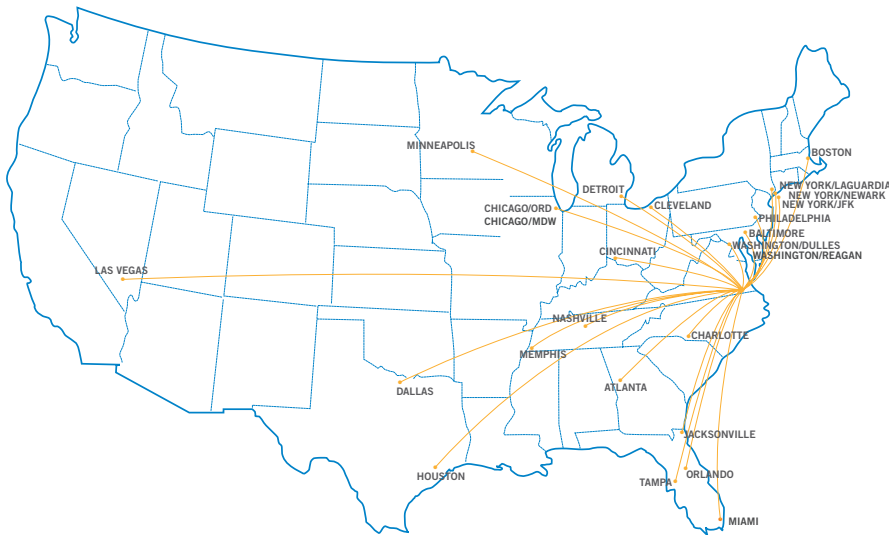

E: info@norfolkairport.com

TAKE ORF.

THE WORLD. NOW BOARDING.

LOCATION: Norfolk International Airport (ORF) is located one mile east of I-64, approximately 37 miles from Smithfield-Isle of Wight.

AIR SERVICE: Flights to hundreds of cities daily via American, Continental, Delta, Southwest, United Express and US Airways.

GROUND TRANSPORTATION

Rental Car	Phone	Website
Alamo	800 462 5266	alamo.com
Avis	800 831 2847	avis.com
Budget	800 527 0700	budget.com
Dollar	800 800 3665	dollar.com
Enterprise	800 736 8227	enterprise.com
Hertz	800 654 3131	hertz.com
National	800 227 7368	nationalcar.com
Thrifty	800 367 2277	thrifty.com

Shuttle Service	Phone	Website
Carey VIP Airport Connection	866 823 4626	www.onetransportationsolution.com

Taxi Cabs	Phone	Website
Andy's Cab	866 840 6573	andystaxigroup.com
Black & White	757 855 4444	norfolkblackwhitetaxi.com
City Wide Cabs	757 622 2227	
Duke Cab	757 583 4079	
East Side Cab	757 718 0937	
Eden Cab	757 235 3333	
Norfolk Checker	757 855 3333	norfolkcheckertaxi.com
Oceanside Exec. Trans.	757 455 5996	
Southside Cab	757 423 0154	
Waterside Taxi Co.	757 328 1250	

**NONSTOP CITIES SERVED
VIA NORFOLK INTERNATIONAL AIRPORT**

- ATLANTA
- BALTIMORE
- BOSTON
- CHARLOTTE
- CHICAGO (O'HARE)
- CHICAGO (MIDWAY)
- CINCINNATI
- CLEVELAND
- DALLAS
- DETROIT
- HOUSTON
- JACKSONVILLE
- LAS VEGAS
- NASHVILLE
- MEMPHIS
- MIAMI
- MINNEAPOLIS
- NEW YORK (LA GUARDIA)
- NEW YORK (JFK)
- NEWARK
- ORLANDO
- PHILADELPHIA
- ST. LOUIS
- TAMPA
- WASHINGTON (DULLES)
- WASHINGTON (REAGAN)